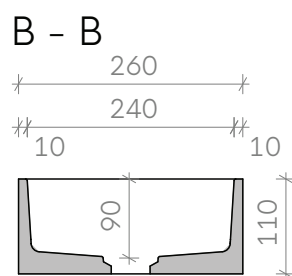

# Gravelli

Technical drawing

## BOX MINI

Countertop concrete washbasin

All product sizes are in millimeters and have an informative character. The producer reserves the right to amend the technical specification at any time without previous warning. This sink does not have an overflow hole. Valid from: 22.08.2017