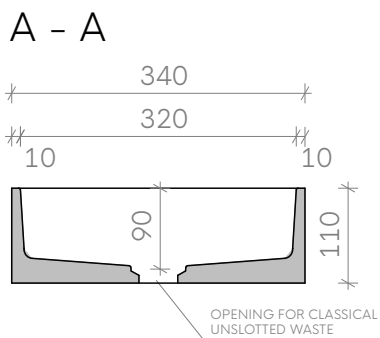

# Gravelli

Technical drawing

## BOX MINI

Countertop concrete washbasin

All product sizes are in millimeters and have an informative character. The producer reserves the right to amend the technical specification at any time without previous warning. This sink does not have an overflow hole. Valid from: 22.08.2017