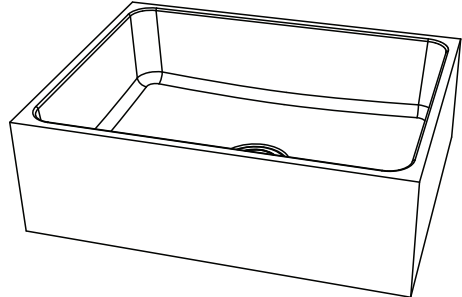

# Gravelli

Technical drawing

## BOX MINI

Countertop concrete washbasin

All product sizes are in millimeters and have an informative character. The producer reserves the right to amend the technical specification at any time without previous warning. This sink does not have an overflow hole. Valid from: 22.08.2017