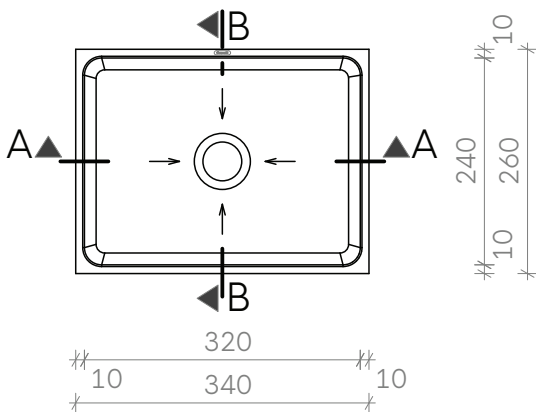

# Gravelli

Technical drawing

## BOX MINI

Countertop concrete washbasin

All product sizes are in millimeters and have an informative character. The producer reserves the right to amend the technical specification at any time without previous warning. This sink does not have an overflow hole. Valid from: 22.08.2017